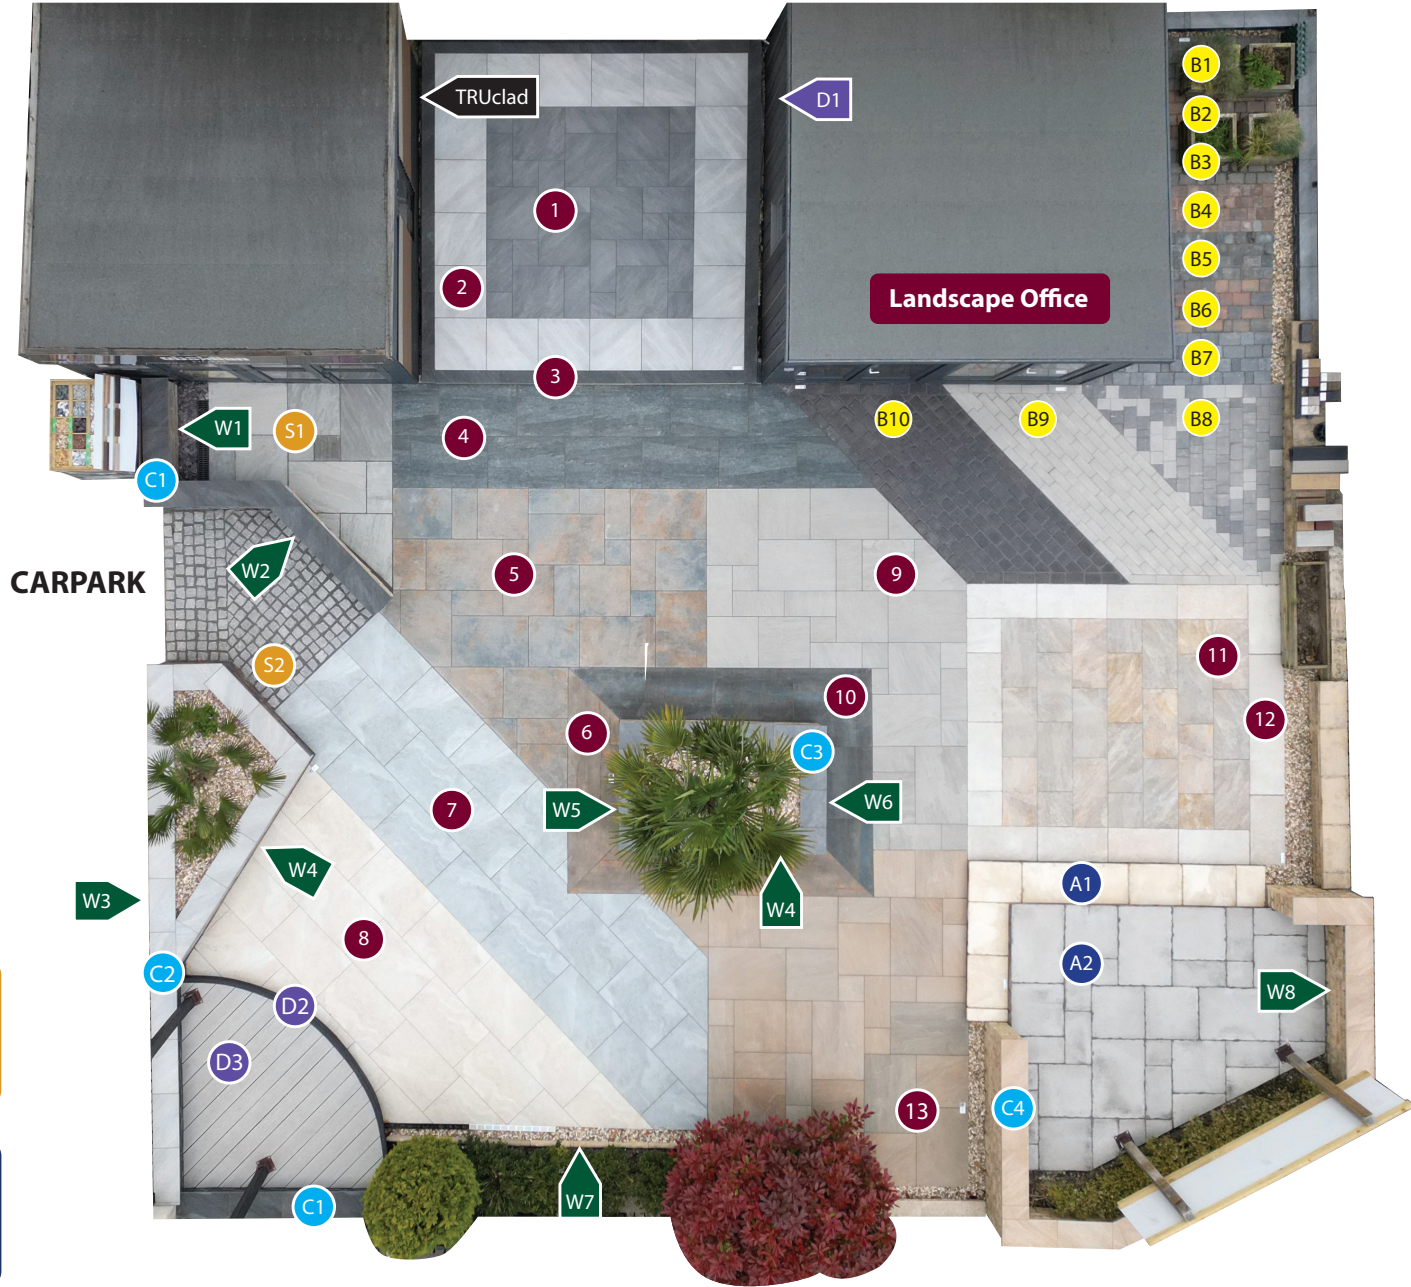

LANDSCAPE DISPLAY : MAP

TruClad - Cladding Florence Mist, Tuscan Brown, Monza Black (Trim - Venice Grey)

- ### Porcelain
- 1 Mode - Dark Grey
 - 2 Mode - Silver Grey
 - 3 Mode - Graphite
 - 4 Fooria - Anthracite
 - 5 Rock - Rustic Gold
 - 6 Metallics - Bronze
 - 7 Raptura - Ivory
 - 8 Raptura - Grey
 - 9 Rock - Silver Grey
 - 10 Metallics - Corten
 - 11 Romeli - Grey Blend
 - 12 Romeli - Buff Blend
 - 13 Rock - Sunset Buff

- ### Driveway
- B1 Lumley Cobble - Mixed
 - B2 Monksbridge - Royal
 - B3 Monksbridge - Cinder
 - B4 Woburn Original - Brindle
 - B5 Woburn Original - Grey
 - B6 Woburn Rumbled - Brindle
 - B7 Woburn Rumbled - Grey
 - B8 Stonemaster - Mixed
 - B9 Stonemaster - Light Grey
 - B10 BradDrive 60mm

- ### Walling Slips
- W1 Sandstone - Sunsett Buff
 - W2 Natural Slate - Blue / Black
 - W3 Natural Slate - Rustic Gold
 - W4 Sandstone - Silver Grey
 - W5 Prestige - Cognac
 - W6 Prestige - Gris
- ### Walling
- W7 Old Town - Edging
 - W8 Old Riven Walling - AC