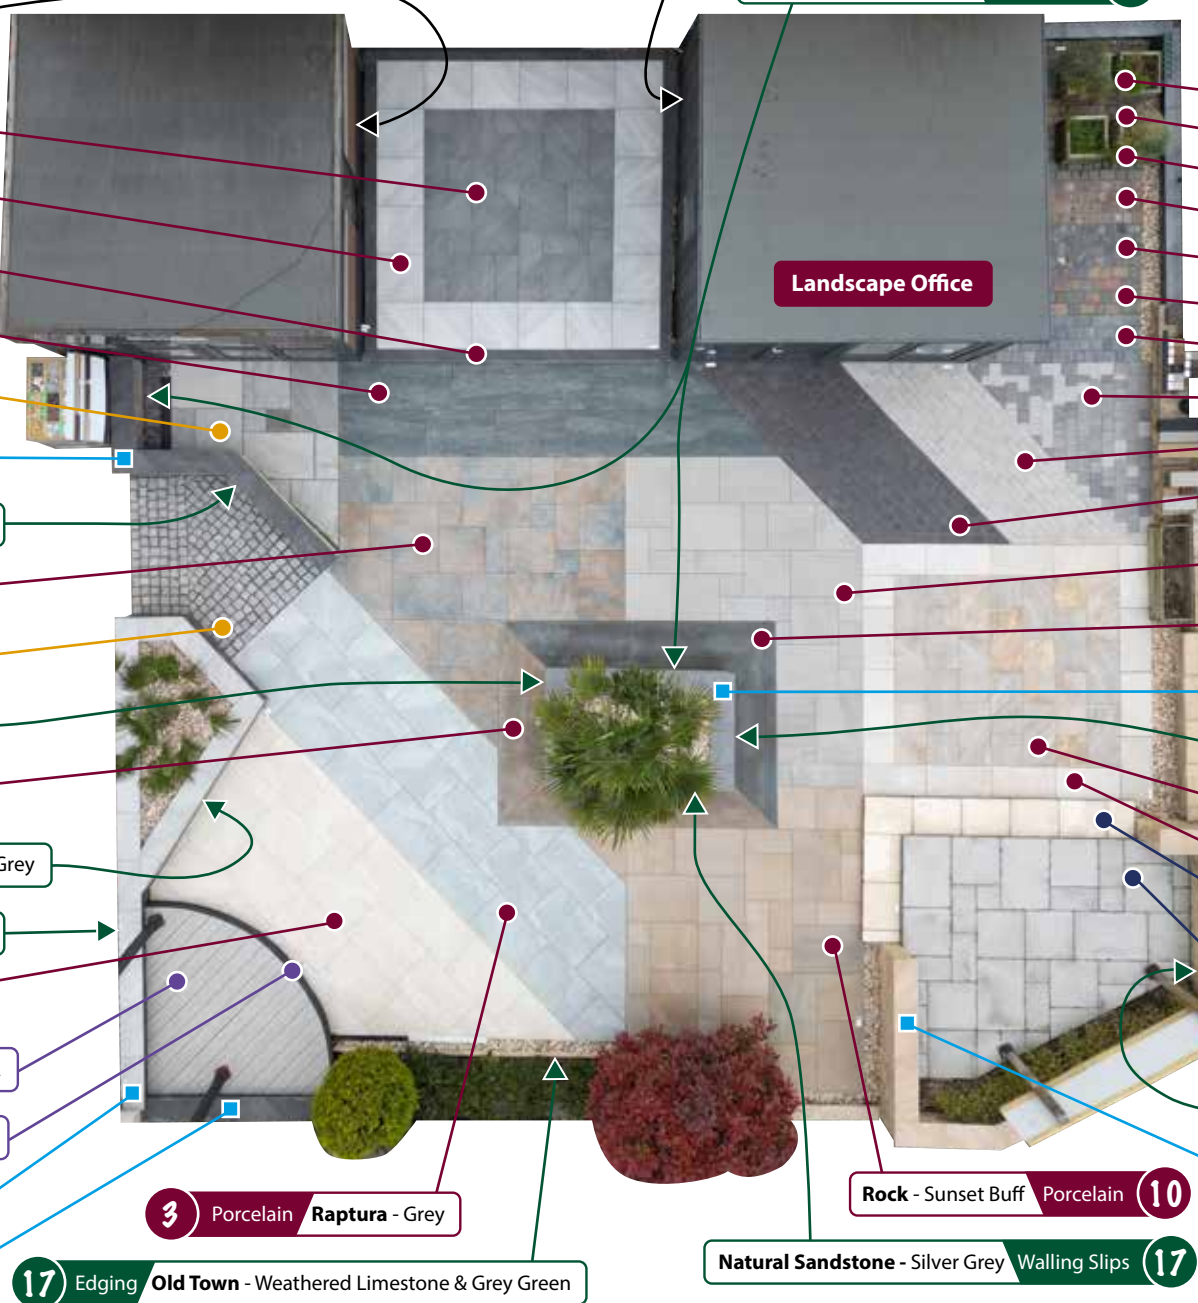

LANDSCAPE DISPLAY : MAP

Cladding **TruClad** - Florence Mist, Tuscan Brown, Monza Black (Trim - Venice Grey)

5 Porcelain **Mode** - Dark Grey

5 Porcelain **Mode** - Silver Grey

5 Porcelain **Mode** - Graphite

7 Porcelain **Fooria** - Anthracite

3 Natural **Sandstone** - Silver Grey

5 Porcelain **Mode Coping** - Graphite

17 Walling Slips **Natural Slate** - Blue / Black

7 Porcelain **Rock** - Rustic Gold

Natural **Granite Setts** - Silver Grey

17 Walling Slips **Prestige** - Cognac

6 Porcelain **Metals** - Bronze

17 Walling Slips **Natural Sandstone** - Silver Grey

17 Walling Slips **Natural Slate** - Rustic Gold

4 Porcelain **Raptura** - Ivory

15 Millboard **Enhanced Grain** - Smoked Oak

15 Millboard **Enhanced Grain** - Burnt Cedar

5 Porcelain **Mode Coping** - Silver Grey

5 Porcelain **Mode Coping** - Graphite

Millboard Cladding - Burnt Cedar Shadow Line & Envello Decor Shutter Gold

Sandstone - Sunset Buff Walling Slips 17

Landscape Office

17 Edging **Old Town** - Weathered Limestone & Grey Green

3 Porcelain **Raptura** - Grey

Natural Sandstone - Silver Grey Walling Slips 17

Rock - Sunset Buff Porcelain 10

KEY .ng 1 Booklet page number

◀ Walling ○ Paving □ Coping

Driveway

Lumley Cobble - Mixed

Monksbridge - Royal

Monksbridge - Cinder

Woburn Original - Brindle

Woburn Original - Grey

Woburn Rumbled - Brindle 16

Woburn Rumbled - Grey 16

Stonemaster - Mixed

Stonemaster - Light Grey

BradDrive 60mm

Rock - Silver Grey Porcelain 7

Metals - Corten Porcelain 10

Mode Coping - Dark Grey Porcelain 5

Prestige - Gris Walling Slips 17

Romeli - Grey Blend Porcelain 6

Romeli - Buff Blend Porcelain 6

Old Town Eco Concrete 10
Weathered Limestone

Old Town Eco - Evolve Concrete 10

Old Riven Walling Walling 10
Autumn Cotswold

Mode Coping - Honey Buff Porcelain 5